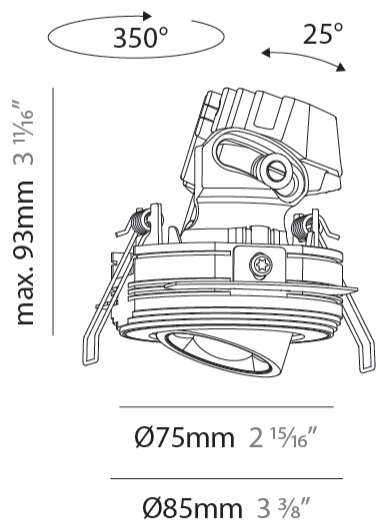

PHYSICAL

Aperture Sizes - Downlights: 1"
 Shape: Round
 Diameter (mm): 75
 Diameter (in): 2 ¹⁵/₁₆
 Height (mm): 93
 Height (in): 3 ¹¹/₁₆
 Ceiling Thickness (mm): 10 / 12.5 / 15 / 25
 Ceiling Thickness (in): 3/8 or 1/2 or 9/16 or 1
 Min. Recessing Depth (mm): 105
 Min. Recessing Depth (in): 4 ¹/₈
 Diffuser: Lens Pack - Spread Lens / Linear Spread Lens / Honeycomb Louver
 Fixture Finish: SSR / BKV / CWI / CRY / HAB / UFT / ITA / RUA / FTG / MYG / LOD / PUS / FRO / FUP / KIA / POP / BLS / SPG / MEY / GOH / CHC / COM / ABZ / JAG / OBR / MOS / ROR
 Fixture Material: Aluminum Die Cast
 Cut-out Measurements: D. 86mm / 3 3/8"

OPTICAL

Reflector°: 60
 Adjustability: Rotational 350° / Tilt 25°

RATINGS AND CERTIFICATIONS

Certified By: Certified for North American Standards
 IP rating: IP20

OIKO PRO ROUND ADJUSTABLE TRIMLESS

A35818-

PHYSICAL

Aperture Sizes - Downlights: 1"
 Shape: Round
 Diameter (mm): 75
 Diameter (in): 2 ¹⁵/₁₆
 Height (mm): 93
 Height (in): 4 ⁷/₁₆
 Ceiling Thickness (mm): 1 - 25
 Ceiling Thickness (in): 1/16 - 1 3/16
 Min. Recessing Depth (mm): 105
 Min. Recessing Depth (in): 4 ¹/₂
 Weight (kg): 0.248
 Diffuser: Lens Pack - Spread Lens / Linear Spread Lens / Honeycomb Louver
 Fixture Finish: SSR / BKV / CWI / CRY / HAB / UFT / ITA / RUA / FTG / MYG / LOD / PUS / FRO / FUP / KIA / POP / BLS / SPG / MEY / GOH / CHC / COM / ABZ / JAG / OBR / MOS / ROR
 Fixture Material: Aluminum Die Cast
 Cut-out Measurements: D. - 68mm / 2 11/16"