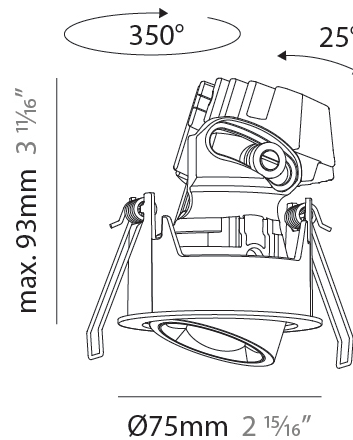

PHYSICAL

Aperture Sizes - Downlights: 1"
Shape: Round
Diameter (mm): 75
Diameter (in): 2 ¹⁵/₁₆
Height (mm): 93
Height (in): 4 ⁷/₁₆
Ceiling Thickness (mm): 1 - 25
Ceiling Thickness (in): 1/16 - 1 3/16
Min. Recessing Depth (mm): 105
Min. Recessing Depth (in): 4 ¹/₂
Weight (kg): 0.248
Diffuser: Lens Pack - Spread Lens / Linear Spread Lens / Honeycomb Louver
Fixture Finish: SSR / BKV / CWI / CRY / HAB / UFT / ITA / RUA / FTG / MYG / LOD / PUS / FRO / FUP / KIA / POP / BLS / SPG / MEY / GOH / CHC / COM / ABZ / JAG / OBR / MOS / ROR
Fixture Material: Aluminum Die Cast
Cut-out Measurements: D. - 68mm / 2 11/16"

ELECTRICAL

Lamp Type: LED (Zhaga Standard)
Input Wattage (W): 15
Dimming: Tri-Mode (Non-Dimming and Phase Dimming (120Vac only) and 0-10V Dimming)
Driver Included: No
Driver Location: Recessed Housing
Driver Type: Constant Current - Universal
Driver Class: Class 2
Input Voltage (V): 120 - 277
Constant Current (MA): 350

LED

Number of LEDs: 1
Color Temperature (°K): 2700 / 3000 / 3500 / 4000
Max. Delivered Lumen (lm): 1464 / 1556 / 1630 / 1645
Nominal Lumen (lm): 1566 / 1665 / 1743 / 1759
CRI: >90 CRI
Lamp Life (hrs): 50000

OPTICAL

Reflector°: 60

RATINGS AND CERTIFICATIONS

Certified By: Certified for North American Standards
IP rating: IP20